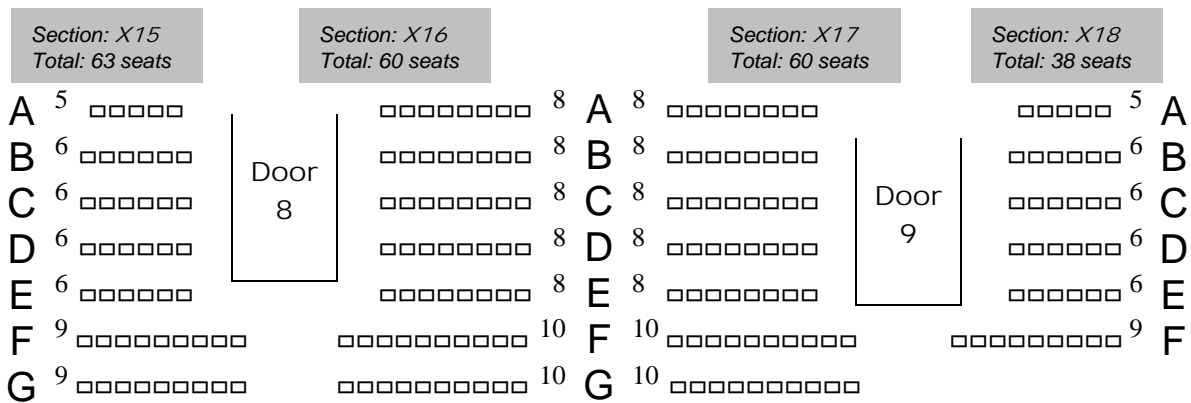

STAGE (Front of House)

Section: X1
Total: 275 seats

Section: X2
Total: 266 seats

Section: X3
Total: 148 seats

Section: X4
Total: 199 seats

Section: X5
Total: 198 seats

Section: X6
Total: 152 seats

D
o
o
r
1

D
o
o
r
2

D
o
o
r
3

D
o
o
r
4

D
o
o
r
5

WORLD
OUTREACH
CENTER

Main Auditorium Seating Chart: Main Floor

Sections: X1 - X6
Total: 1245 seats

updated 12.9.2003

Stage (Front of House)

First Balcony

Second Balcony

Sections: X7 - X18
Total: 697 seats

Sections: X1 - X18
Total: 1942 seats

Main Auditorium Seating Chart:

Mezzanine & Balconies