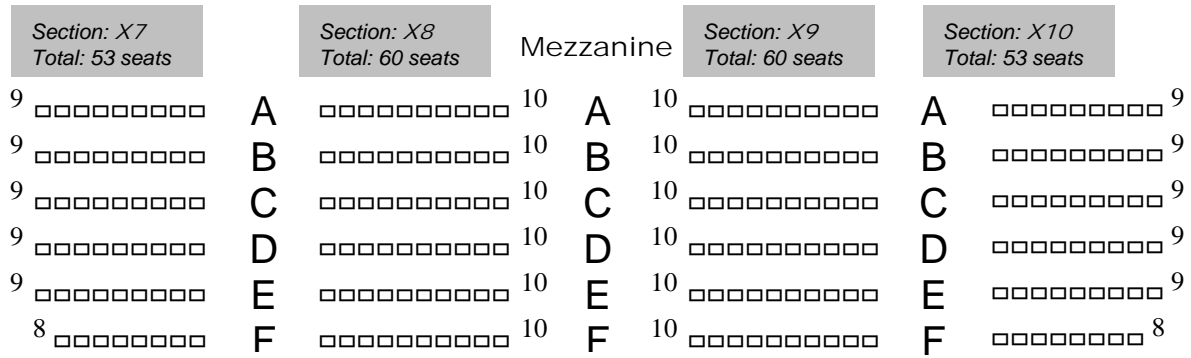

STAGE (Front of House)

Section: X1
Total: 275 seats

Section: X2
Total: 266 seats

Section: X3
Total: 148 seats

Section: X4
Total: 199 seats

Section: X5
Total: 198 seats

Section: X6
Total: 152 seats

D
o
o
r
1

D
o
o
r
2

D
o
o
r
3

D
o
o
r
4

D
o
o
r
5

WORLD
OUTREACH
CENTER

Main Auditorium Seating Chart: Main Floor

Sections: X1 - X6
Total: 1245 seats

updated 12.9.2003

Stage (Front of House)

First Balcony

Second Balcony

Sections: X7 - X18
Total: 697 seats

Sections: X1 - X18
Total: 1942 seats

Main Auditorium Seating Chart:

Mezzanine & Balconies