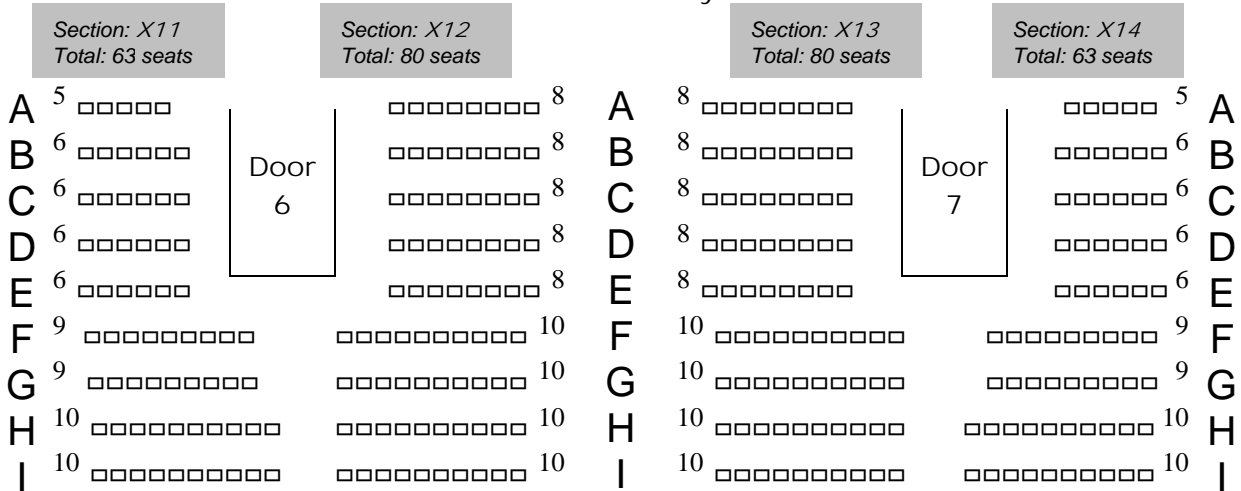

STAGE (Front of House)

Section: X1
Total: 275 seats

Section: X2
Total: 266 seats

Section: X3
Total: 148 seats

Section: X4
Total: 199 seats

Section: X5
Total: 198 seats

Section: X6
Total: 152 seats

D
o
o
r
1

D
o
o
r
2

D
o
o
r
3

D
o
o
r
4

D
o
o
r
5

WORLD
OUTREACH
CENTER

Main Auditorium Seating Chart: Main Floor

Sections: X1 - X6
Total: 1245 seats

updated 12.9.2003

Stage (Front of House)

First Balcony

Second Balcony

Sections: X7 - X18
Total: 697 seats

Sections: X1 - X18
Total: 1942 seats

Main Auditorium Seating Chart:

Mezzanine & Balconies